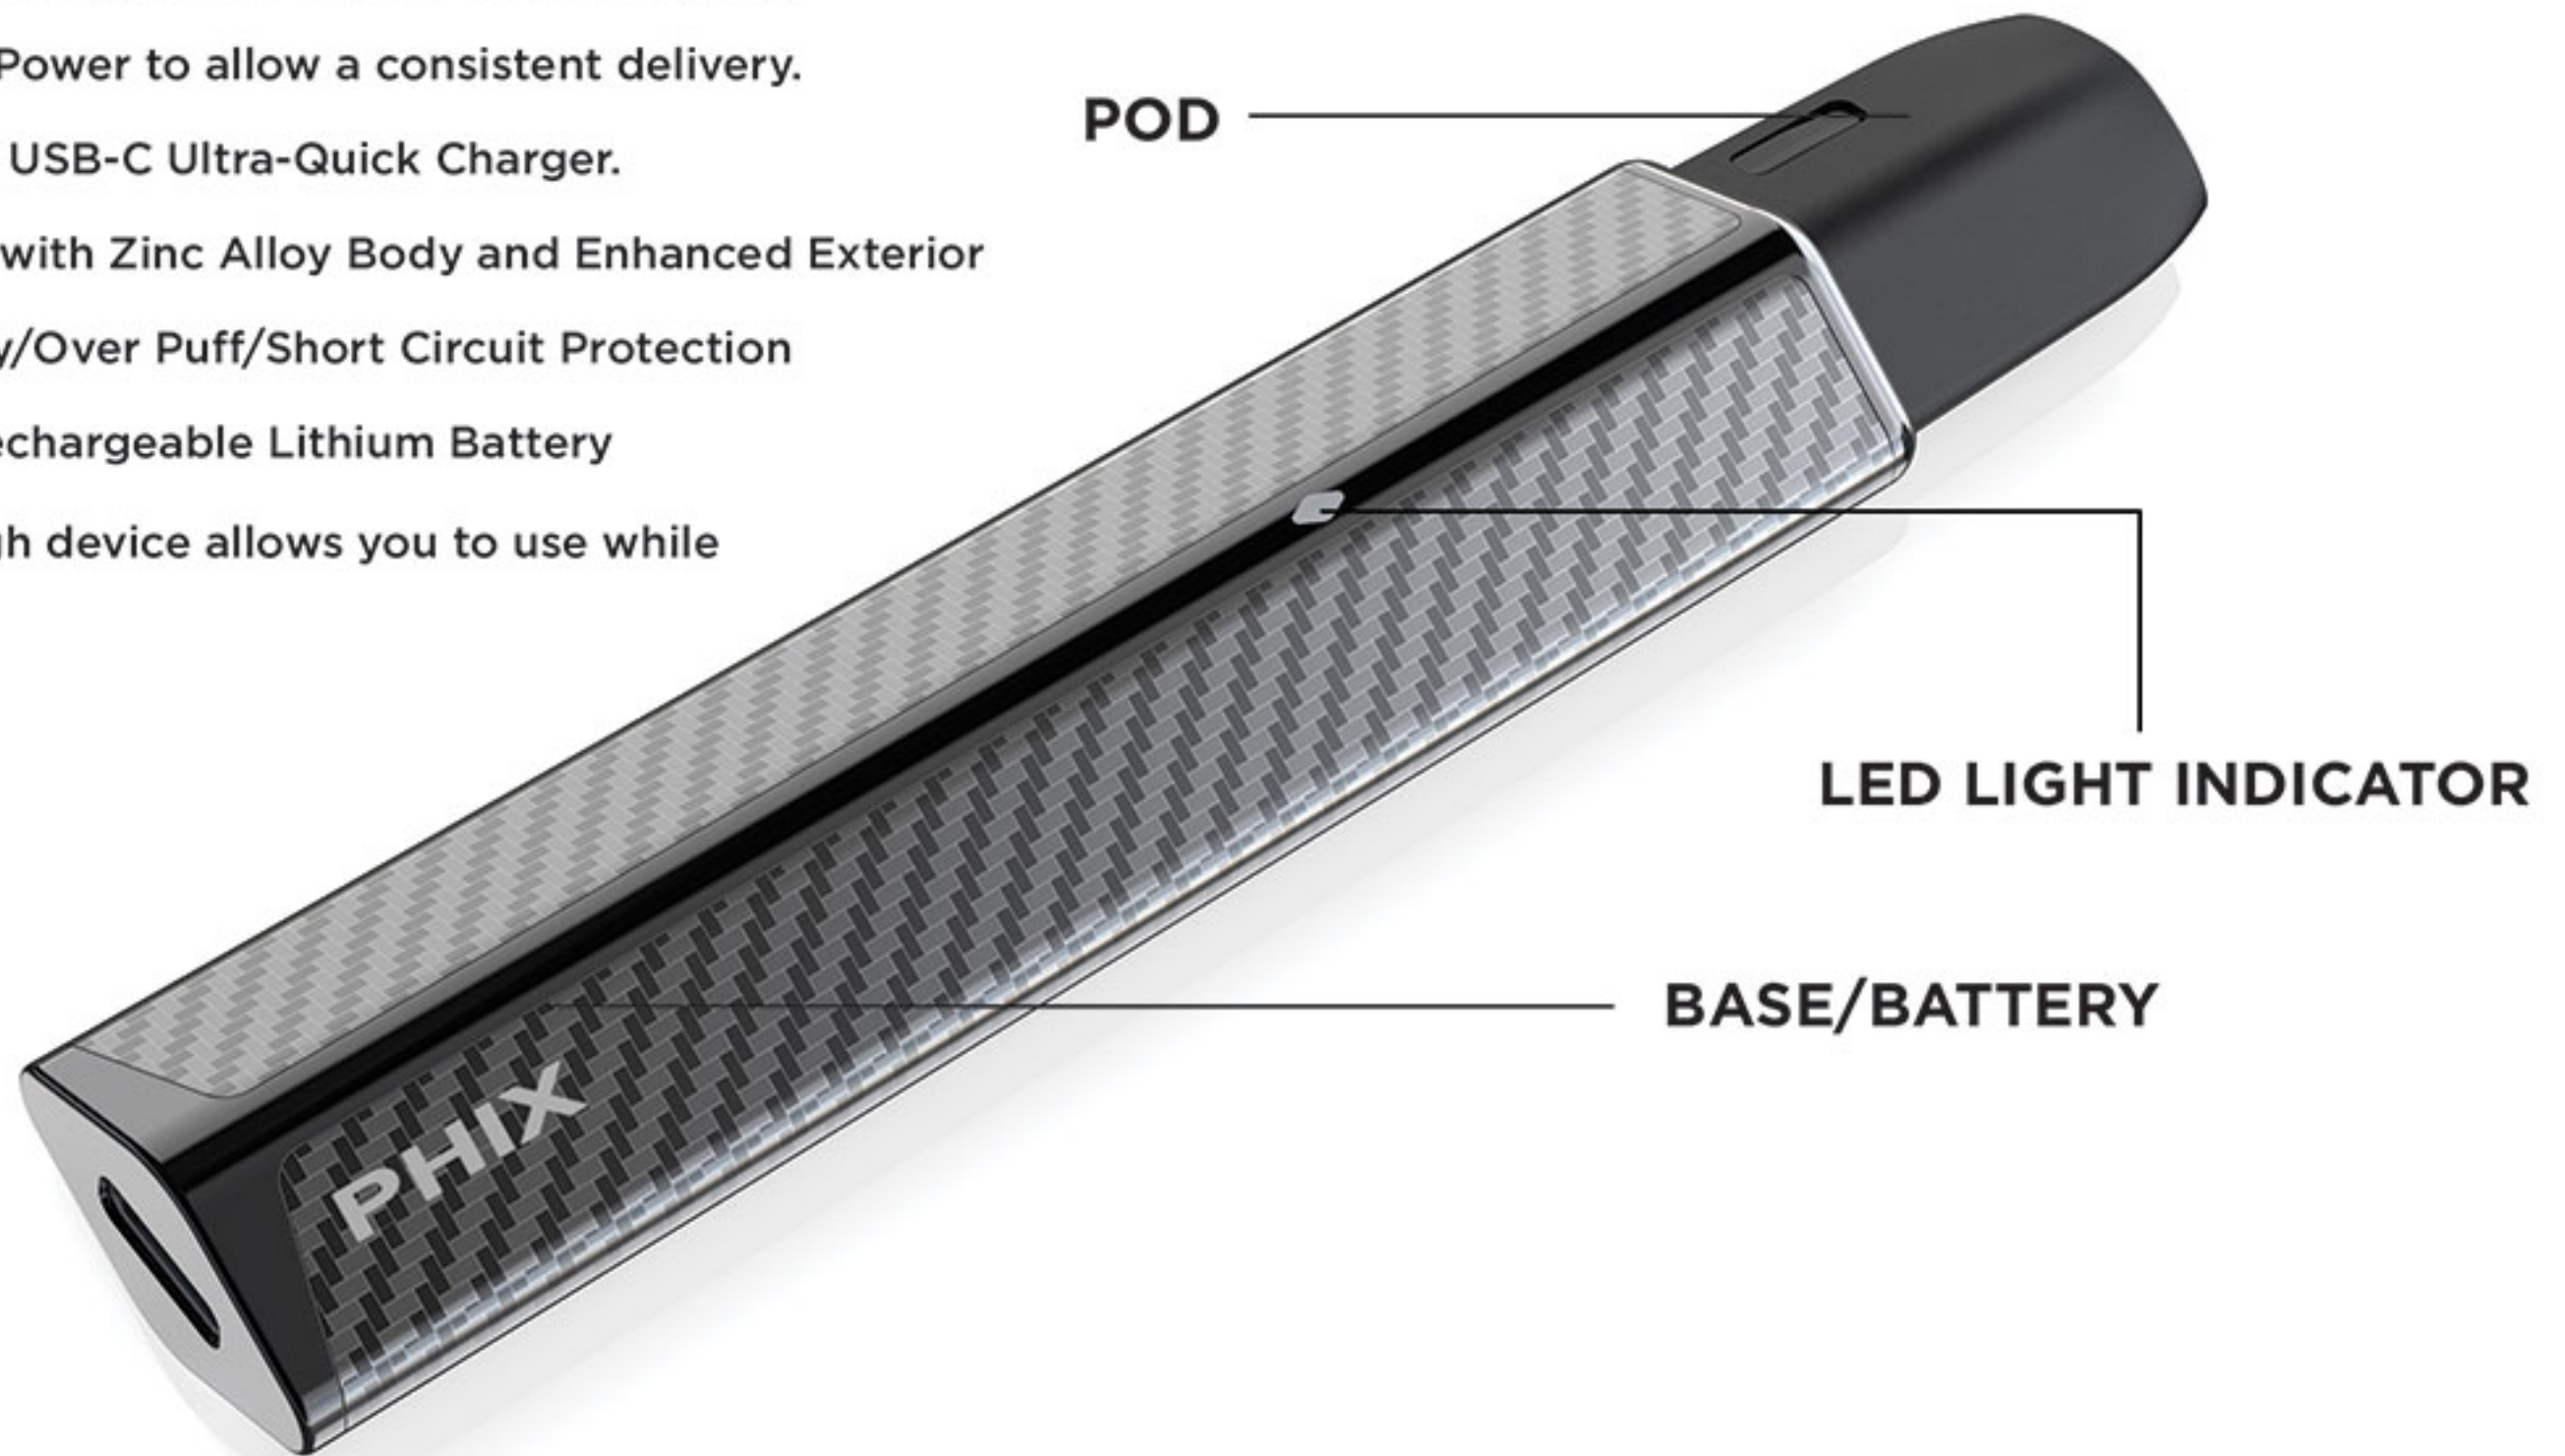

Black

White

Red

Electric Blue

DM3

DM3 FEATURES

- Flexible and easy to use Closed System Vaping.
- Controlled Power to allow a consistent delivery.
- Convenient USB-C Ultra-Quick Charger.
- Metal Base with Zinc Alloy Body and Enhanced Exterior
- Low Battery/Over Puff/Short Circuit Protection
- 320mAh Rechargeable Lithium Battery
- Pass through device allows you to use while charging.

DM7

DM7 FEATURES

- Flexible and easy to use Closed System Vaping.
- Controlled Power to allow a consistent delivery.
- Convenient USB-C Charger.
- Pass through device allows you to use while charging.
- Battery 400mAh Rechargeable Lithium-ion.
- Soft-touch outer finish.
- Pod sits deeper into device to reduce pod length.

LED LIGHT
INDICATOR

PHIX 6 E22

E22 FEATURES

- Flexible and easy to use Closed System Vaping.
- Controlled Power to allow a consistent delivery.
- Convenient USB-C Charger with Pass through capacity to use while charging.
- 6mL pod capacity.
- Battery 400mAh Rechargeable Lithium-ion.