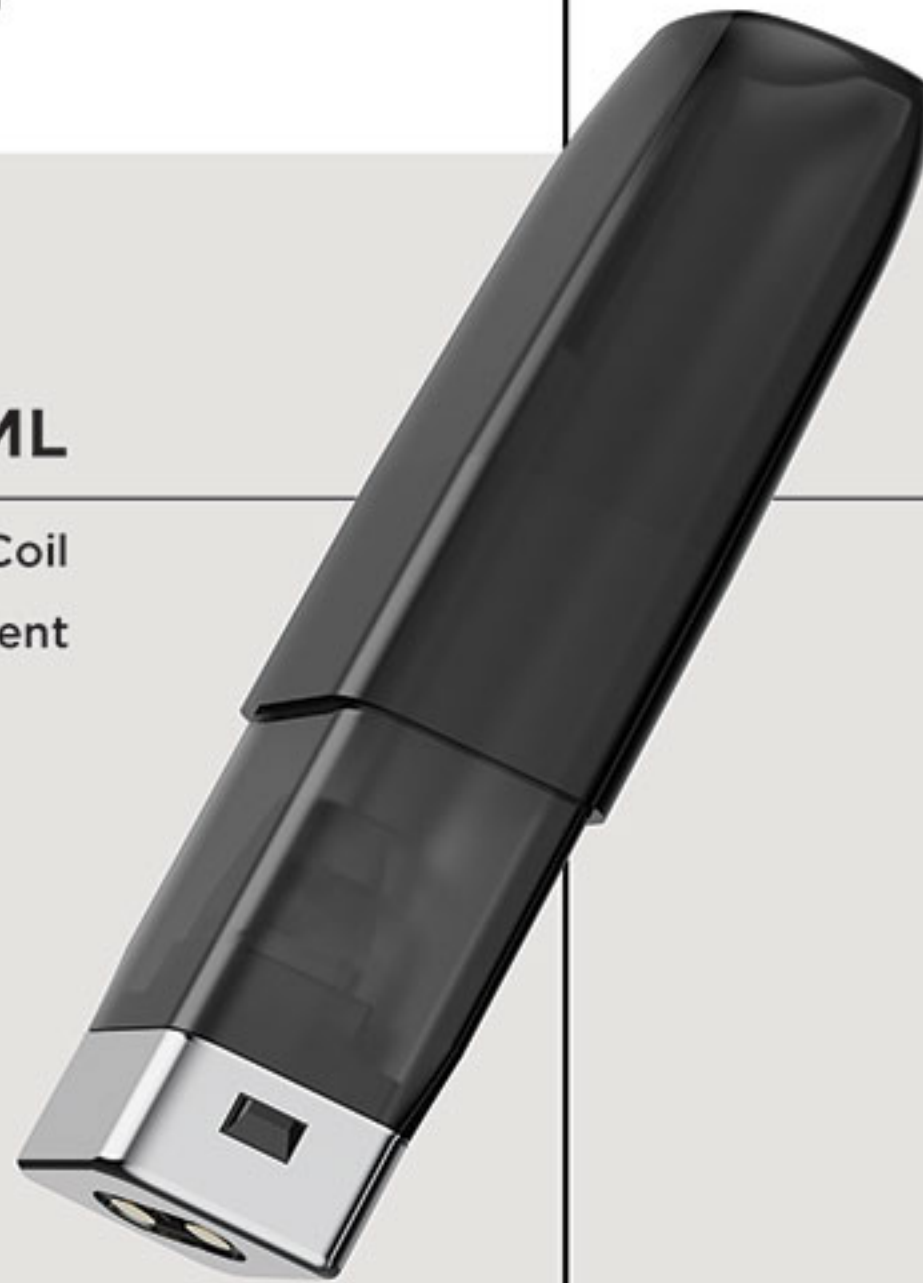

DM7 POD 1.9ML

Heating element: Mesh Coil
Base: Opaque