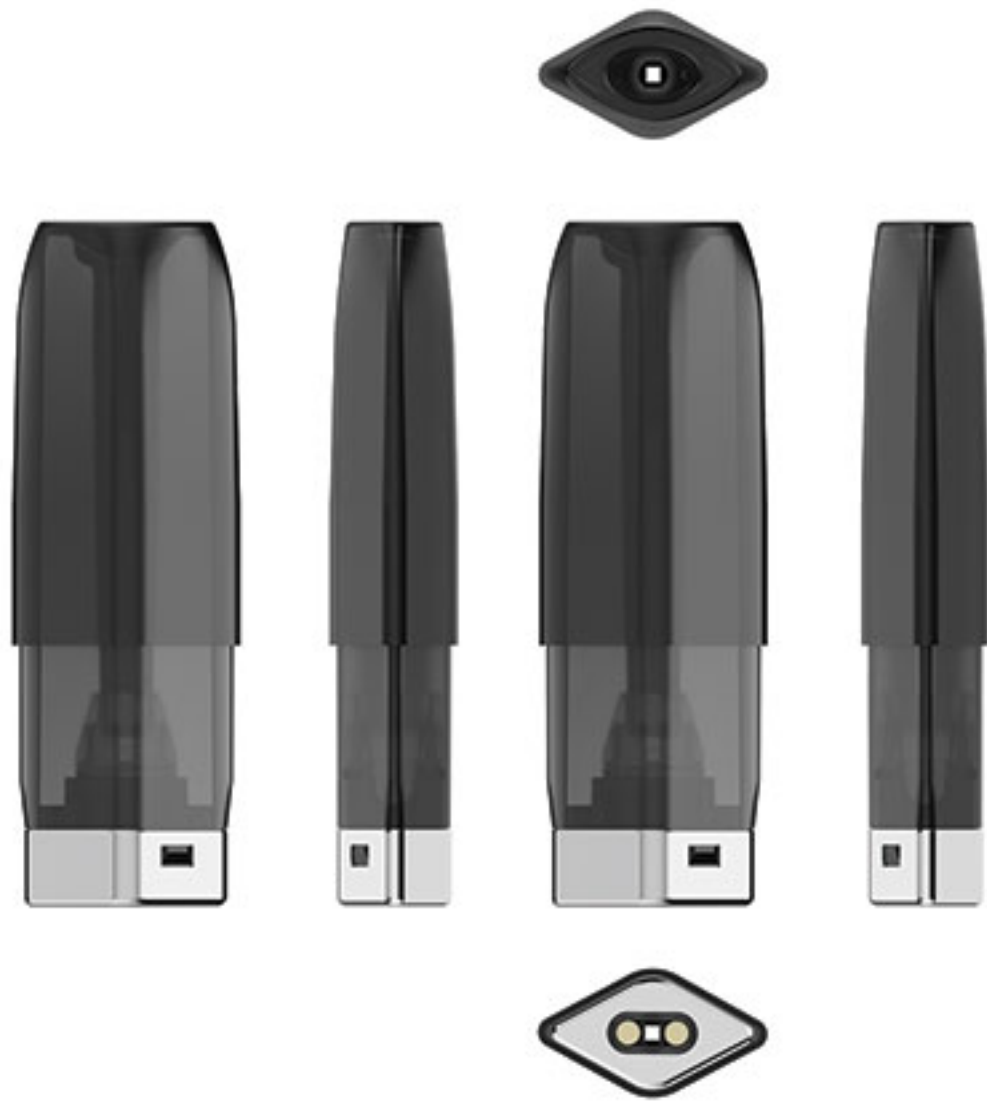

Heating element: Ceramic Coil

E21 PODS

E21 POD 6ML

Heating element: Mesh Coil

DM4L PODS

DM4L POD 1.7ML

Heating element: Wick and Coil
Base: Translucent

DM7 PODS